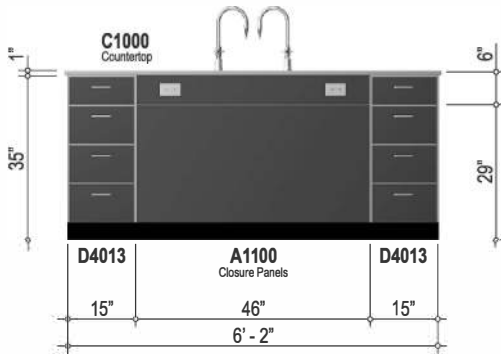

L1010 Perimeter with Service Chase

Configuration Depth: 18"

Cabinets of similar size may be exchanged within configuration and indicated on architectural drawings.

Includes:

- Two single door cabinets
- Closure panels providing access to services
- Laminate countertops with 3mm PVC edgebanding

L1020 Perimeter with Service Chase

Configuration Depth: 18"

Cabinets of similar size may be exchanged within configuration and indicated on architectural drawings.

Includes:

- Two drawer cabinets with 4 drawers each
- Closure panels providing access to services
- Laminate countertops with 3mm PVC edgebanding