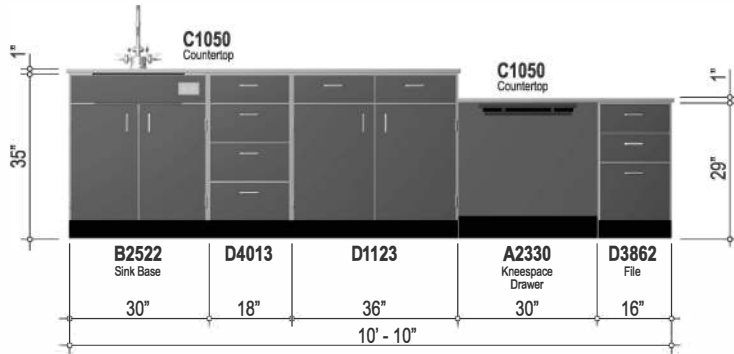

L1010 Perimeter with Service Chase

Configuration Depth: 18"

Cabinets of similar size may be exchanged within configuration and indicated on architectural drawings.

Includes:

- Two single door cabinets
- Closure panels providing access to services
- Laminate countertops with 3mm PVC edgebanding

L1020 Perimeter with Service Chase

Configuration Depth: 18"

Cabinets of similar size may be exchanged within configuration and indicated on architectural drawings.

Includes:

- Two drawer cabinets with 4 drawers each
- Closure panels providing access to services
- Laminate countertops with 3mm PVC edgebanding

CASEWORK ASSEMBLIES

All TMI catalog sections are available online at: <https://tmisystems.com/products/product-types/>

TMI PRODUCT NO.

PERSPECTIVE

L2200 Instructor's Desk

Configuration Depth: 30"

Cabinets of similar size may be exchanged within configuration and indicated on architectural drawings.

L2210 Instructor's Desk

Configuration Depth: 30"

Cabinets of similar size may be exchanged within configuration and indicated on architectural drawings.

Includes:

- Double door sink cabinet
- Single door base cabinet with a drawer above
- Kneespace with an apron rail
- Three drawer base cabinet with two files on the bottom
- Molded pencil drawer at the kneespace
- Two drawer file cabinet
- Laminate countertops with 3mm PVC edgebanding