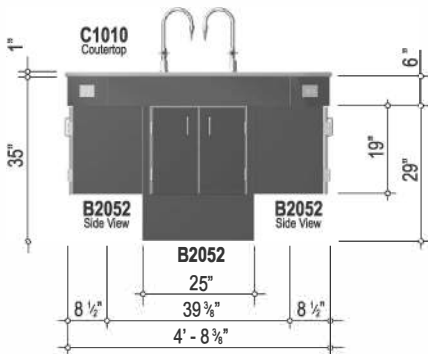

L8010 Octagonal Student Island

Configuration Depth: 56 3/8"

Cabinets of similar size may be exchanged within configuration and indicated on architectural drawings.