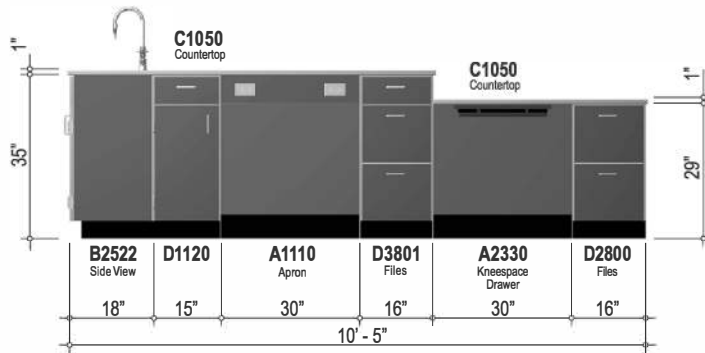

L1020 Perimeter with Service Chase

Configuration Depth: 18"

Cabinets of similar size may be exchanged within configuration and indicated on architectural drawings.

Includes:

- Two drawer cabinets with 4 drawers each
- Closure panels providing access to services
- Laminate countertops with 3mm PVC edgebanding

CASEWORK ASSEMBLIES

All TMI catalog sections are available online at: <https://tmisystems.com/products/product-types/>

TMI PRODUCT NO.

PERSPECTIVE

L2200 Instructor's Desk

Configuration Depth: 30"

Cabinets of similar size may be exchanged within configuration and indicated on architectural drawings.

Includes:

- Double door sink cabinet
- Four drawer base cabinet
- Double door base cabinet with two drawers above
- Molded pencil drawer at the kneespace
- Three drawer base cabinet with file on the bottom
- Laminate countertops with 3mm PVC edgebanding

L2210 Instructor's Desk

Configuration Depth: 30"

Cabinets of similar size may be exchanged within configuration and indicated on architectural drawings.

Includes:

- Double door sink cabinet
- Single door base cabinet with a drawer above
- Kneespace with an apron rail
- Three drawer base cabinet with two files on the bottom
- Molded pencil drawer at the kneespace
- Two drawer file cabinet
- Laminate countertops with 3mm PVC edgebanding