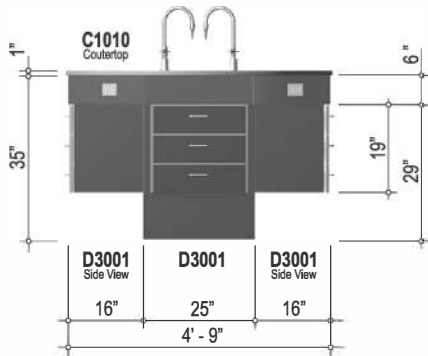

CASEWORK ASSEMBLIES

All TMI catalog sections are available online at: <https://tmisystems.com/products/product-types/>

TMI PRODUCT NO. PERSPECTIVE

L8000 Octagonal Student Island

Configuration Depth: 57"

Cabinets of similar size may be exchanged within configuration and indicated on architectural drawings.