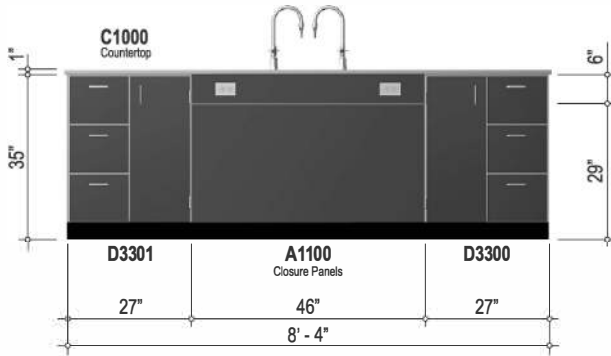

CASEWORK ASSEMBLIES

All TMI catalog sections are available online at: <https://tmisystems.com/products/product-types/>

TMI PRODUCT NO.

PERSPECTIVE

L1000 Perimeter with Service Chase

Configuration Depth: 18"

Cabinets of similar size may be exchanged within configuration and indicated on architectural drawings.