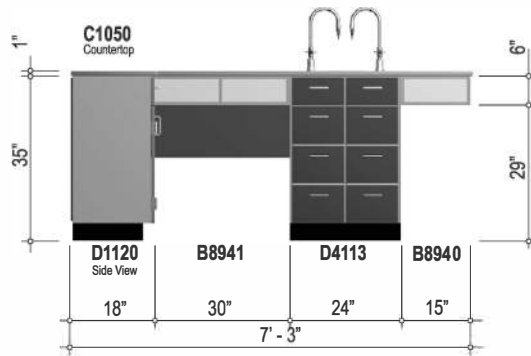

L3010 Double Face Island

Configuration Depth: 42"

Cabinets of similar size may be exchanged within configuration and indicated on architectural drawings.

Includes:

- Apron rail and support structure for services at top
- Four double stack drawer cabinets with 6 drawers each
- Utility modesty panels at center
- Laminate countertops with 3mm PVC edgebanding

L3900 Double Face Island with ADA Workstation

Configuration Depth: 42"

Cabinets of similar size may be exchanged within configuration and indicated on architectural drawings.

Includes:

- Apron rail at kneespaces
- Two drawer cabinets with 4 drawers each
- Two single door sink base cabinets
- Four open book compartments
- Two combination cabinets with four drawers on the left and a single door with drawer above on the right
- Laminate countertops with 3mm PVC edgebanding

CASEWORK ASSEMBLIES

All TMI catalog sections are available online at: <https://tmisystems.com/products/product-types/>

TMI PRODUCT NO.

PERSPECTIVE

L5000 Double Face Peninsula

Perimeter Width is: 7' - 10"

Cabinets of similar size may be exchanged within configuration and indicated on architectural drawings.

L5010 Double Face Peninsula

Perimeter Width is: 7' - 10"

Cabinets of similar size may be exchanged within configuration and indicated on architectural drawings.

Includes:

- Four combination cabinets with four drawers on right and single door on the left
- Front apron rails at kneespaces
- Utility modesty panels at kneespace
- Metal countertop support leg
- Laminate countertops with 3mm PVC edgebanding