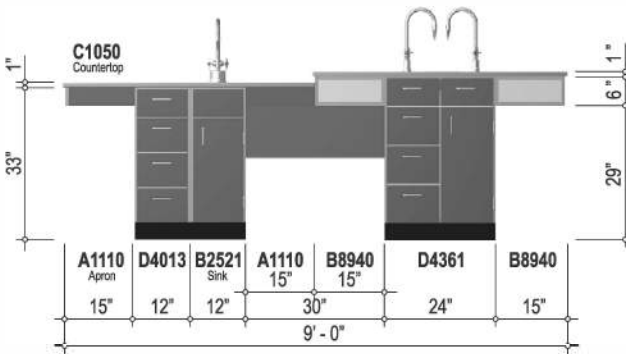

L3010 Double Face Island

Configuration Depth: 42"

Cabinets of similar size may be exchanged within configuration and indicated on architectural drawings.

Includes:

- Apron rail and support structure for services at top
- Four double stack drawer cabinets with 6 drawers each
- Utility modesty panels at center
- Laminate countertops with 3mm PVC edgebanding

L3900 Double Face Island with ADA Workstation

Configuration Depth: 42"

Cabinets of similar size may be exchanged within configuration and indicated on architectural drawings.

Includes:

- Apron rail at kneespaces
- Two drawer cabinets with 4 drawers each
- Two single door sink base cabinets
- Four open book compartments
- Two combination cabinets with four drawers on the left and a single door with drawer above on the right
- Laminate countertops with 3mm PVC edgebanding