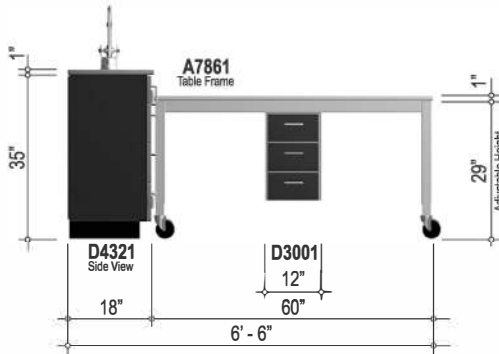

CASEWORK ASSEMBLIES

All TMI catalog sections are available online at: <https://tmisystems.com/products/product-types/>

TMI PRODUCT NO.

PERSPECTIVE

L5600 Perimeter with Table Frames

Configuration Depth: 48"

Cabinets of similar size may be exchanged within configuration and indicated on architectural drawings.