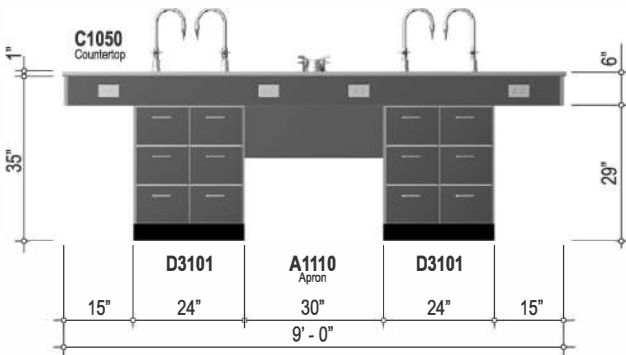

L2210 Instructor's Desk

Configuration Depth: 30"

Cabinets of similar size may be exchanged within configuration and indicated on architectural drawings.

Includes:

- Double door sink cabinet
- Single door base cabinet with a drawer above
- Kneespace with an apron rail
- Three drawer base cabinet with two files on the bottom
- Molded pencil drawer at the kneespace
- Two drawer file cabinet
- Laminate countertops with 3mm PVC edgebanding

L2220 Instructor's Desk

Configuration Depth: 30"

Cabinets of similar size may be exchanged within configuration and indicated on architectural drawings.

Includes:

- Double door sink cabinet
- Combination cabinet with four drawers on the left and a single door with drawer above on the right
- Laminate countertops with 3mm PVC edgebanding

CASEWORK ASSEMBLIES

All TMI catalog sections are available online at: <https://tmisystems.com/products/product-types/>

TMI PRODUCT NO.

PERSPECTIVE

L3000 Double Face Island

Configuration Depth: 42"

Cabinets of similar size may be exchanged within configuration and indicated on architectural drawings.

L3010 Double Face Island

Configuration Depth: 42"

Cabinets of similar size may be exchanged within configuration and indicated on architectural drawings.

Includes:

- Apron rail and support structure for services at top
- Four double stack drawer cabinets with 6 drawers each
- Utility modesty panels at center
- Laminate countertops with 3mm PVC edgebanding