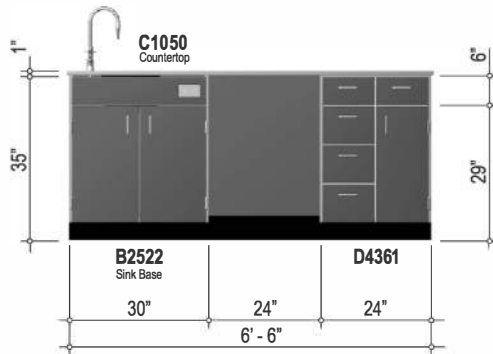

Includes:

- Double door sink cabinet
- Four drawer base cabinet
- Double door base cabinet with two drawers above
- Molded pencil drawer at the kneespace
- Three drawer base cabinet with file on the bottom
- Laminate countertops with 3mm PVC edgebanding

L2210 Instructor's Desk

Configuration Depth: 30"

Cabinets of similar size may be exchanged within configuration and indicated on architectural drawings.

Includes:

- Double door sink cabinet
- Single door base cabinet with a drawer above
- Kneespace with an apron rail
- Three drawer base cabinet with two files on the bottom
- Molded pencil drawer at the kneespace
- Two drawer file cabinet
- Laminate countertops with 3mm PVC edgebanding

L2220 Instructor's Desk

Configuration Depth: 30"

Cabinets of similar size may be exchanged within configuration and indicated on architectural drawings.

Includes:

- Double door sink cabinet
- Combination cabinet with four drawers on the left and a single door with drawer above on the right
- Laminate countertops with 3mm PVC edgebanding