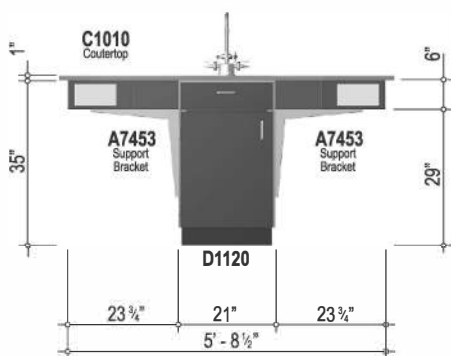

L5690 Table Frames with Sink Base

Configuration Depth: 24"

Cabinets of similar size may be exchanged within configuration and indicated on architectural drawings.

Includes:

- Two adjustable height metal table frames with leveling glides
- Double door sink cabinet
- Laminate countertops with 3mm PVC edgebanding

L8010 Octagonal Student Island

Configuration Depth: 56 3/8"

Cabinets of similar size may be exchanged within configuration and indicated on architectural drawings.

Includes:

- Four double door cabinets
- Welded steel pedestal frame covered by VGS laminated panels
- Particleboard frame with aprons
- Octagonal laminate countertop with 3mm PVC edgebanding

L8900 Student Island with Adjustable Section

Configuration Depth: 80 1/8"

Cabinets of similar size may be exchanged within configuration and indicated on architectural drawings.

Includes:

- Single door sink base
- Single door base cabinet with a drawer above
- Three open book compartments
- Adjustable laminate countertop section with 3mm PVC edgebanding mounted on two RA7453 metal support brackets
- Laminate countertop with 3mm PVC edgebanding