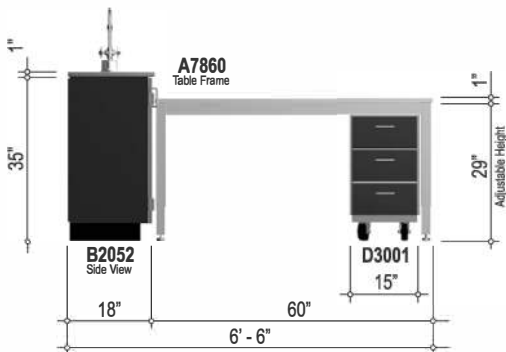

L5010 Double Face Peninsula

Perimeter Width is: 7' - 10"

Cabinets of similar size may be exchanged within configuration and indicated on architectural drawings.

Includes:

- Four combination cabinets with four drawers on right and single door on the left
- Front apron rails at kneespaces
- Utility modesty panels at kneespace
- Metal countertop support leg
- Laminate countertops with 3mm PVC edgebanding

L5090 Double Face Peninsula with ADA Workstation

Perimeter Width is: 7' - 10"

Cabinets of similar size may be exchanged within configuration and indicated on architectural drawings.

Includes:

- Four combination cabinets with four drawers on right and single door on the left
- Front apron rails at kneespaces
- Utility modesty panels at kneespace
- Metal countertop support leg
- Laminate countertops with 3mm PVC edgebanding

CASEWORK ASSEMBLIES

All TMI catalog sections are available online at: <https://tmisystems.com/products/product-types/>

TMI PRODUCT NO.

PERSPECTIVE

L5600 Perimeter with Table Frames

Configuration Depth: 48"

Cabinets of similar size may be exchanged within configuration and indicated on architectural drawings.

Includes:

- Two adjustable height metal table frames with locking casters and a drawer cabinet with 3 drawers suspended from each table frame
- Two combination cabinets with four drawers on one side and a single door on the other
- Closure panels providing access to services
- Laminate countertops with 3mm PVC edgebanding