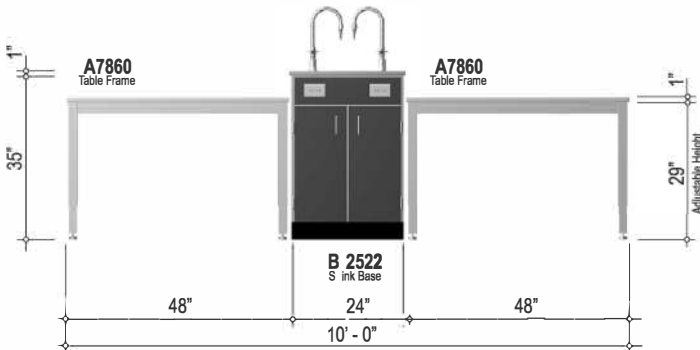

L5610 Perimeter with Table Frames

Configuration Depth: 48"

Cabinets of similar size may be exchanged within configuration and indicated on architectural drawings.

Includes:

- Two adjustable height metal table frames with leveling glides
- Two drawer cabinets with 3 drawers each on caster bases
- Two double door base cabinets on the perimeter
- Closure panels providing access to services
- Laminate countertops with 3mm PVC edgebanding

L5690 Table Frames with Sink Base

Configuration Depth: 24"

Cabinets of similar size may be exchanged within configuration and indicated on architectural drawings.

Includes:

- Two adjustable height metal table frames with leveling glides
- Double door sink cabinet
- Laminate countertops with 3mm PVC edgebanding