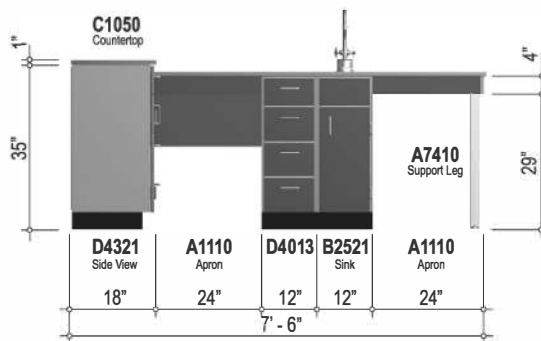

L5010 Double Face Peninsula

Perimeter Width is: 7' - 10"

Cabinets of similar size may be exchanged within configuration and indicated on architectural drawings.

Includes:

- Four combination cabinets with four drawers on right and single door on the left
- Front apron rails at kneespaces
- Utility modesty panels at kneespace
- Metal countertop support leg
- Laminate countertops with 3mm PVC edgebanding

L5090 Double Face Peninsula with ADA Workstation

Perimeter Width is: 7' - 10"

Cabinets of similar size may be exchanged within configuration and indicated on architectural drawings.

Includes:

- Four combination cabinets with four drawers on right and single door on the left
- Front apron rails at kneespaces
- Utility modesty panels at kneespace
- Metal countertop support leg
- Laminate countertops with 3mm PVC edgebanding