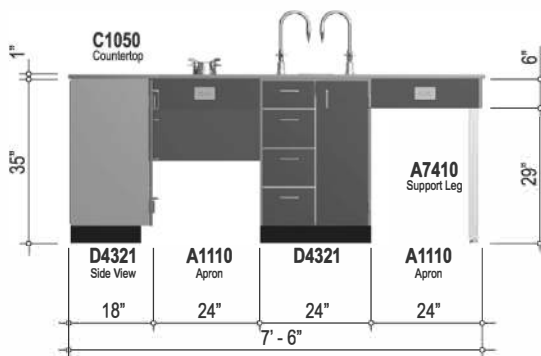

L3900 Double Face Island with ADA Workstation

Configuration Depth: 42"

Cabinets of similar size may be exchanged within configuration and indicated on architectural drawings.

Includes:

- Apron rail at kneespaces
- Two drawer cabinets with 4 drawers each
- Two single door sink base cabinets
- Four open book compartments
- Two combination cabinets with four drawers on the left and a single door with drawer above on the right
- Laminate countertops with 3mm PVC edgebanding

CASEWORK ASSEMBLIES

All TMI catalog sections are available online at: <https://tmisystems.com/products/product-types/>

TMI PRODUCT NO.

PERSPECTIVE

L5000 Double Face Peninsula

Perimeter Width is: 7' - 10"

Cabinets of similar size may be exchanged within configuration and indicated on architectural drawings.

L5010 Double Face Peninsula

Perimeter Width is: 7' - 10"

Cabinets of similar size may be exchanged within configuration and indicated on architectural drawings.

Includes:

- Four combination cabinets with four drawers on right and single door on the left
- Front apron rails at kneespaces
- Utility modesty panels at kneespace
- Metal countertop support leg
- Laminate countertops with 3mm PVC edgebanding