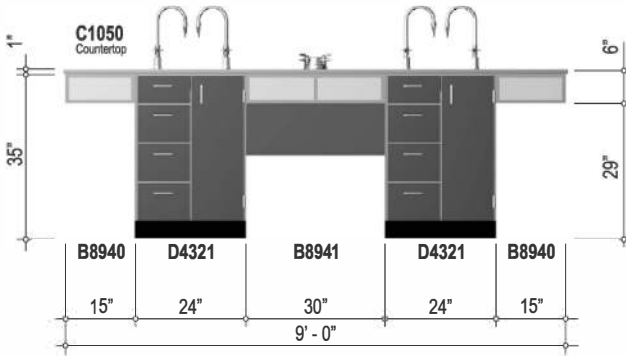

CASEWORK ASSEMBLIES

All TMI catalog sections are available online at: <https://tmisystems.com/products/product-types/>

TMI PRODUCT NO.

PERSPECTIVE

L3000 Double Face Island

Configuration Depth: 42"

Cabinets of similar size may be exchanged within configuration and indicated on architectural drawings.