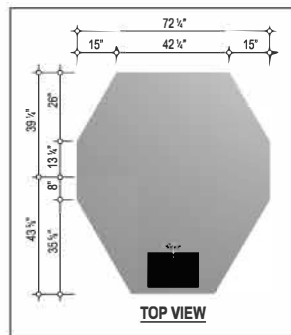

Includes:

- Single door sink base
- Single door base cabinet with a drawer above
- Three open book compartments
- Adjustable laminate countertop section with 3mm PVC edgebanding mounted on two RA7453 metal support brackets
- Laminate countertop with 3mm PVC edgebanding