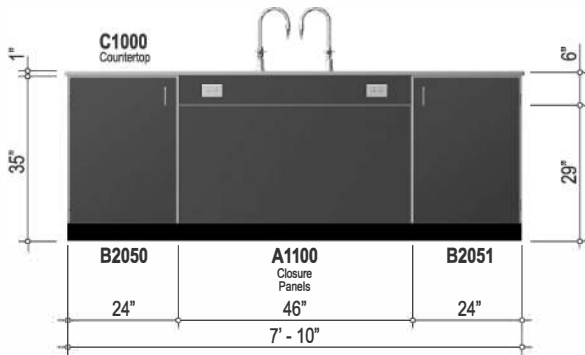

L1010 Perimeter with Service Chase

Configuration Depth: 18"

Cabinets of similar size may be exchanged within configuration and indicated on architectural drawings.

Includes:

- Two single door cabinets
- Closure panels providing access to services
- Laminate countertops with 3mm PVC edgebanding

L1020 Perimeter with Service Chase

Configuration Depth: 18"

Cabinets of similar size may be exchanged within configuration and indicated on architectural drawings.

Includes:

- Two drawer cabinets with 4 drawers each
- Closure panels providing access to services
- Laminate countertops with 3mm PVC edgebanding