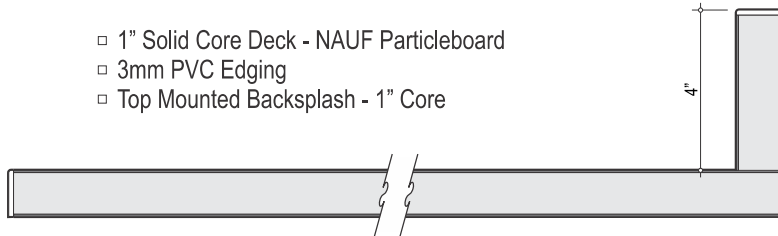

- 1" Solid Core Deck - NAUF Particleboard
- 3mm PVC Edging
- Backsplash Not Included

C1301

Available
Depths:
24-1/2"
29-1/2"

- 1" Solid Core Deck - NAUF Particleboard
- Laminate Self Edging
- Backsplash Not Included

C1310

Available
Depths:
24-1/2"
29-1/2"

- 1" Solid Core Deck - NAUF Particleboard
- 3mm PVC Edging
- Top Mounted Backsplash - 1" Core

C1311

Available
Depths:
24-1/2"
29-1/2"

- 1" Solid Core Deck - NAUF Particleboard
- Laminate Self Edging
- Top Mounted Backsplash - 1" Core