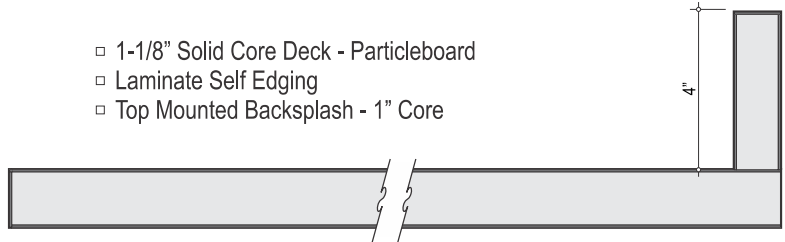

C2001

Available Depths:
24-1/2"
29-1/2"

- 1-1/8" Solid Core Deck - Particleboard
- Laminate Self Edging
- Backsplash Not Included

C2010

Available Depths:
24-1/2"
29-1/2"

- 1-1/8" Solid Core Deck - Particleboard
- 3mm PVC Edging
- Top Mounted Backsplash - 1" Core

C2011

Available Depths:
24-1/2"
29-1/2"

- 1-1/8" Solid Core Deck - Particleboard
- Laminate Self Edging
- Top Mounted Backsplash - 1" Core

C2050

Available Depths:
25"
30"
49"
60"

- 1-1/8" Solid Core Deck - Particleboard
- 3mm PVC Edging
- Double Faced