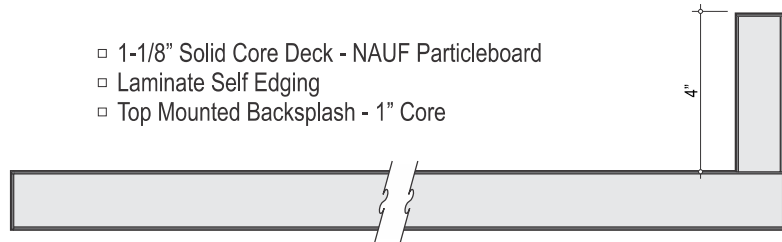

C2301

Available
 Depths:
 24-1/2"
 29-1/2"

- 1-1/8" Solid Core Deck - NAUF Particleboard
- Laminate Self Edging
- Backsplash Not Included

C2310

Available
 Depths:
 24-1/2"
 29-1/2"

- 1-1/8" Solid Core Deck - NAUF Particleboard
- 3mm PVC Edging
- Top Mounted Backsplash - 1" Core

C2311

Available
 Depths:
 24-1/2"
 29-1/2"

- 1-1/8" Solid Core Deck - NAUF Particleboard
- Laminate Self Edging
- Top Mounted Backsplash - 1" Core

C2350

Available
 Depths:
 25"
 30"
 49"
 60"

- 1-1/8" Solid Core Deck - NAUF Particleboard
- 3mm PVC Edging
- Double Faced