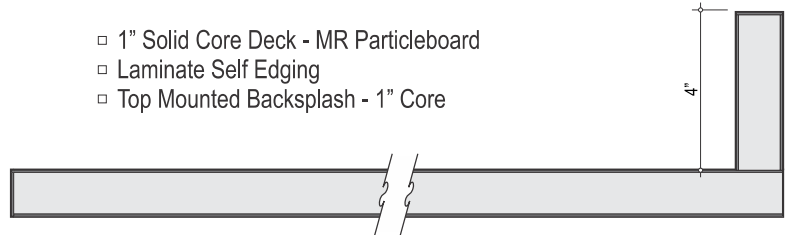

C1110

Available Depths:
24-1/2"
29-1/2"

- 1" Solid Core Deck - MR Particleboard
- 3mm PVC Edging
- Top Mounted Backsplash - 1" Core

C1111

Available Depths:
24-1/2"
29-1/2"

- 1" Solid Core Deck - MR Particleboard
- Laminate Self Edging
- Top Mounted Backsplash - 1" Core

C1150

Available Depths:
25"
30"
49"
60"

- 1" Solid Core Deck - MR Particleboard
- 3mm PVC Edging
- Double Faced

C1151

Available Depths:
25"
30"
49"
60"

- 1" Solid Core Deck - MR Particleboard
- Laminate Self Edging
- Double Faced