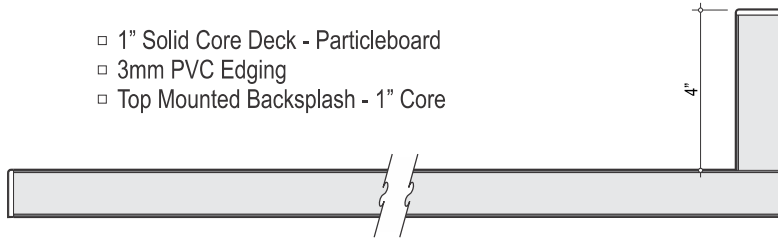

- 1" Solid Core Deck - Particleboard
- 3mm PVC Edging
- Backsplash Not Included

C1001

Available
Depths:
24-1/2"
29-1/2"

- 1" Solid Core Deck - Particleboard
- Laminate Self Edging
- Backsplash Not Included

C1010

Available
Depths:
24-1/2"
29-1/2"

- 1" Solid Core Deck - Particleboard
- 3mm PVC Edging
- Top Mounted Backsplash - 1" Core

C1011

Available
Depths:
24-1/2"
29-1/2"

- 1" Solid Core Deck - Particleboard
- Laminate Self Edging
- Top Mounted Backsplash - 1" Core