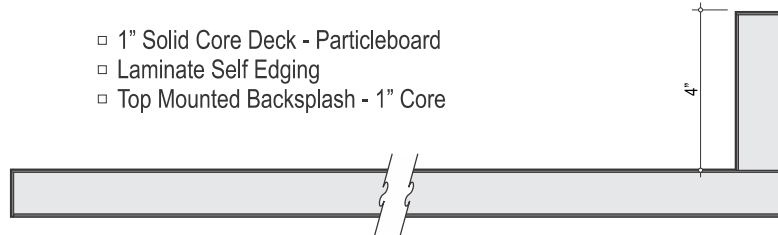

- 1" Solid Core Deck - Particleboard
- 3mm PVC Edging
- Backsplash Not Included

C1001

Available
Depths:
24-1/2"
29-1/2"

- 1" Solid Core Deck - Particleboard
- Laminate Self Edging
- Backsplash Not Included

C1010

Available
Depths:
24-1/2"
29-1/2"

- 1" Solid Core Deck - Particleboard
- 3mm PVC Edging
- Top Mounted Backsplash - 1" Core

C1011

Available
Depths:
24-1/2"
29-1/2"

- 1" Solid Core Deck - Particleboard
- Laminate Self Edging
- Top Mounted Backsplash - 1" Core

C1050

Available
Depths:
25"
30"
49"
60"

- 1" Solid Core Deck - Particleboard
- 3mm PVC Edging
- Double Faced

C1051

Available
Depths:
25"
30"
49"
60"

- 1" Solid Core Deck - Particleboard
- Laminate Self Edging
- Double Faced