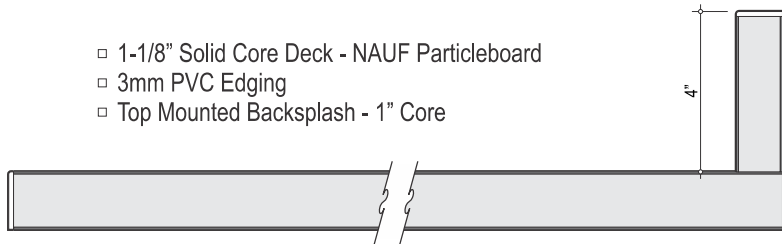

C2301

Available
 Depths:
 24-1/2"
 29-1/2"

- 1-1/8" Solid Core Deck - NAUF Particleboard
- Laminate Self Edging
- Backsplash Not Included

C2310

Available
 Depths:
 24-1/2"
 29-1/2"

- 1-1/8" Solid Core Deck - NAUF Particleboard
- 3mm PVC Edging
- Top Mounted Backsplash - 1" Core

C2311

Available
 Depths:
 24-1/2"
 29-1/2"

- 1-1/8" Solid Core Deck - NAUF Particleboard
- Laminate Self Edging
- Top Mounted Backsplash - 1" Core

C2350

Available
 Depths:
 25"
 30"
 49"
 60"

- 1-1/8" Solid Core Deck - NAUF Particleboard
- 3mm PVC Edging
- Double Faced