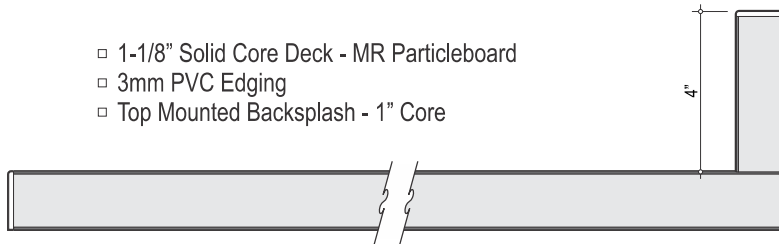

C2110

Available Depths:
24-1/2"
29-1/2"

- ☐ 1-1/8" Solid Core Deck - MR Particleboard
- ☐ 3mm PVC Edging
- ☐ Top Mounted Backsplash - 1" Core