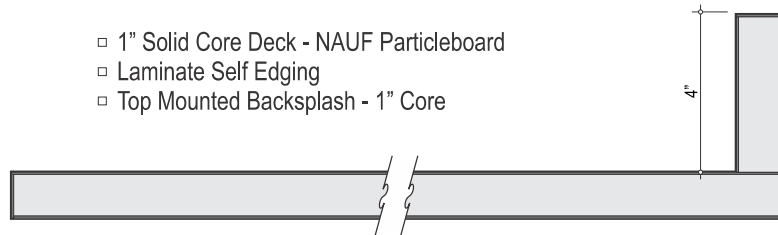

C1310

Available
Depths:
24-1/2"
29-1/2"

- 1" Solid Core Deck - NAUF Particleboard
- 3mm PVC Edging
- Top Mounted Backsplash - 1" Core

C1311

Available
Depths:
24-1/2"
29-1/2"

- 1" Solid Core Deck - NAUF Particleboard
- Laminate Self Edging
- Top Mounted Backsplash - 1" Core

C1350

Available
Depths:
25"
30"
49"
60"

- 1" Solid Core Deck - NAUF Particleboard
- 3mm PVC Edging
- Double Faced

C1351

Available
Depths:
25"
30"
49"
60"

- 1" Solid Core Deck - NAUF Particleboard
- Laminate Self Edging
- Double Faced