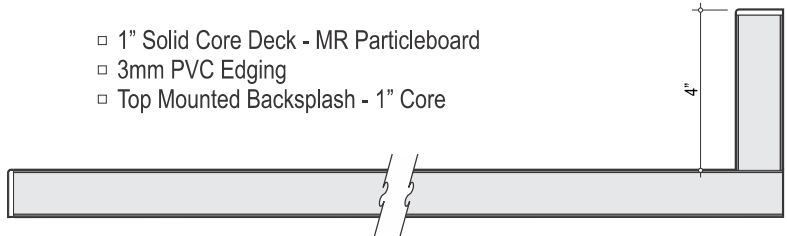

- 1" Solid Core Deck - MR Particleboard
- 3mm PVC Edging
- Backsplash Not Included

C1101

Available Depths:
24-1/2"
29-1/2"

- 1" Solid Core Deck - MR Particleboard
- Laminate Self Edging
- Backsplash Not Included

C1110

Available Depths:
24-1/2"
29-1/2"

- 1" Solid Core Deck - MR Particleboard
- 3mm PVC Edging
- Top Mounted Backsplash - 1" Core

C1111

Available Depths:
24-1/2"
29-1/2"

- 1" Solid Core Deck - MR Particleboard
- Laminate Self Edging
- Top Mounted Backsplash - 1" Core