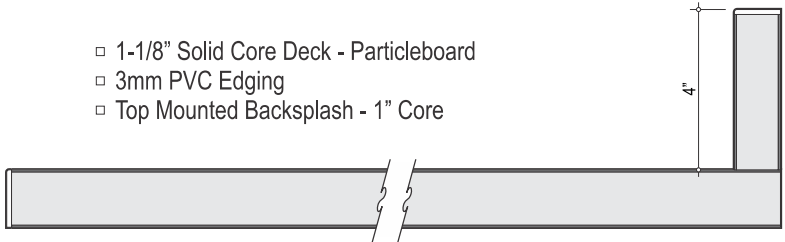

C2001

Available Depths:
24-1/2"
29-1/2"

- 1-1/8" Solid Core Deck - Particleboard
- Laminate Self Edging
- Backsplash Not Included

C2010

Available Depths:
24-1/2"
29-1/2"

- 1-1/8" Solid Core Deck - Particleboard
- 3mm PVC Edging
- Top Mounted Backsplash - 1" Core