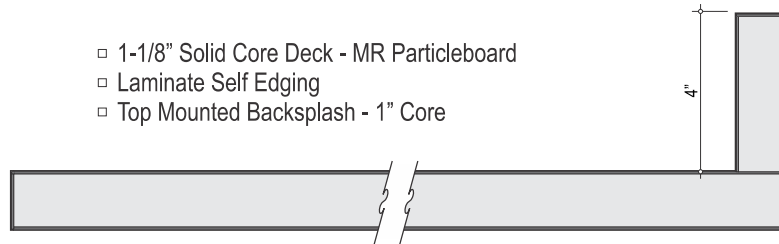

C2110

Available Depths:
24-1/2"
29-1/2"

- 1-1/8" Solid Core Deck - MR Particleboard
- 3mm PVC Edging
- Top Mounted Backsplash - 1" Core

C2111

Available Depths:
24-1/2"
29-1/2"

- 1-1/8" Solid Core Deck - MR Particleboard
- Laminate Self Edging
- Top Mounted Backsplash - 1" Core

C2150

Available Depths:
25"
30"
49"
60"

- 1-1/8" Solid Core Deck - MR Particleboard
- 3mm PVC Edging
- Double Faced

C2151

Available Depths:
25"
30"
49"
60"

- 1-1/8" Solid Core Deck - MR Particleboard
- Laminate Self Edging
- Double Faced